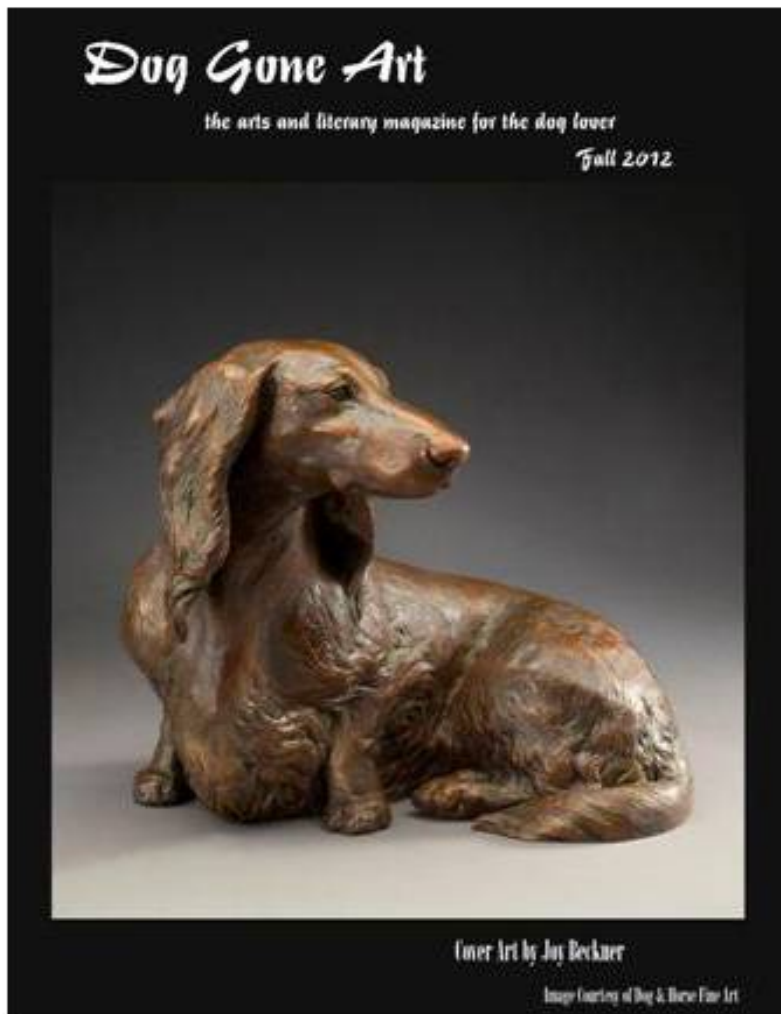

# JKß - JOY KROEGER BECKNER - JKß

*classical realism, from hounds to humans and now an owl!*

---

DOGS OF JOY! NEWS OF JOY! :: VOL. EIGHT, NUMBER FOUR :: DECEMBER 2012

---

*Happy December!*

Life has been good this year. We are all well, having survived heat, draught and "The Year of the Eyes." I hope you feel similarly blessed. More personal tales will come in our Christmas Letter!

NOVEMBER 27, 2012. WOW! What a surprise! "So Good to See You" ML made the cover of "Dog Gone Art" Magazine! Many thanks to Jaynie Spector, owner of Dog & Horse Fine Art in Charleston, SC, for submitting my image that the editor selected! Jaynie's gallery is featured in this issue. To learn more about the gallery and about the magazine, please click here: [www.dogartdealer.com](http://www.dogartdealer.com) and [www.doggoneart.com](http://www.doggoneart.com)